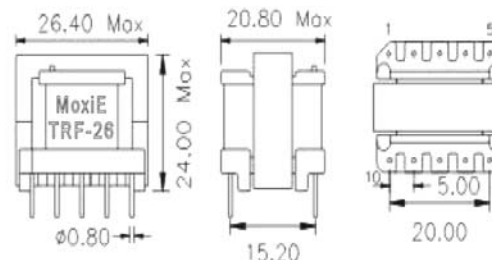

OPERATING FREQUENCY
300kHz MAX.
OPERATING POWER:
12W (100kHz)
30W (300kHz)
MOXIE CUSTOM DESIGNS AVAILABLE