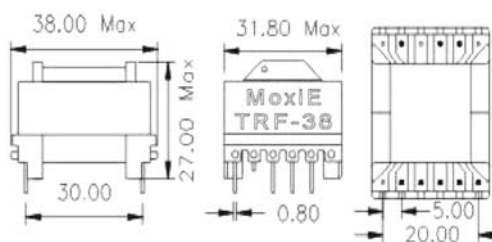

OPERATING FREQUENCY
500kHz MAX.
OPERATING POWER:
15W (100kHz)
30W (300kHz) & 60W (500kHz)
MOXIE CUSTOM DESIGNS AVAILABLE