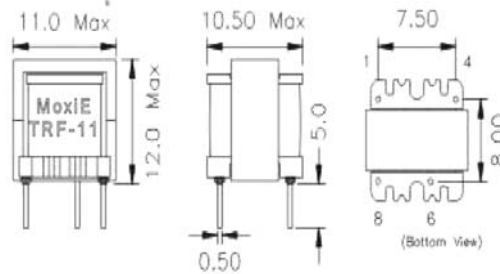

## PULSE POWER TRANSFORMERS

**MoxiE**  
INDUCTOR CORPORATION

**MoxiE MOX-TRF-11**

**OPERATING FREQUENCY**  
500kHz MAX.  
**OPERATING POWER:**  
2.5W (100kHz)  
9W (500kHz)  
**MOXIE CUSTOM DESIGNS AVAILABLE**