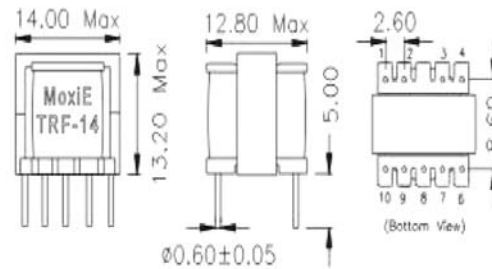

OPERATING FREQUENCY
300kHz MAX.
OPERATING POWER:
3W (100kHz)
9W (300kHz)
MOXIE CUSTOM DESIGNS AVAILABLE