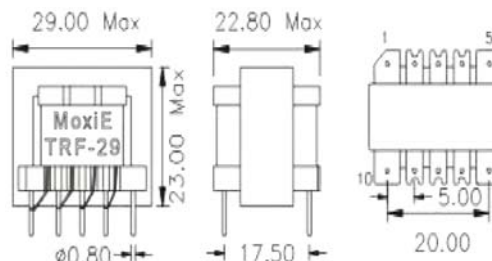

OPERATING FREQUENCY
300kHz MAX.
OPERATING POWER:
20W (100kHz)
50W (300kHz)
MOXIE CUSTOM DESIGNS AVAILABLE