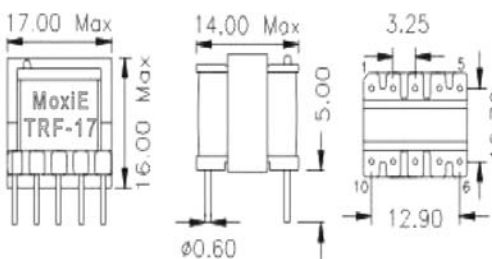

OPERATING FREQUENCY
300kHz MAX.
OPERATING POWER:
4W (100kHz)
12W (300kHz)
MOXIE CUSTOM DESIGNS AVAILABLE